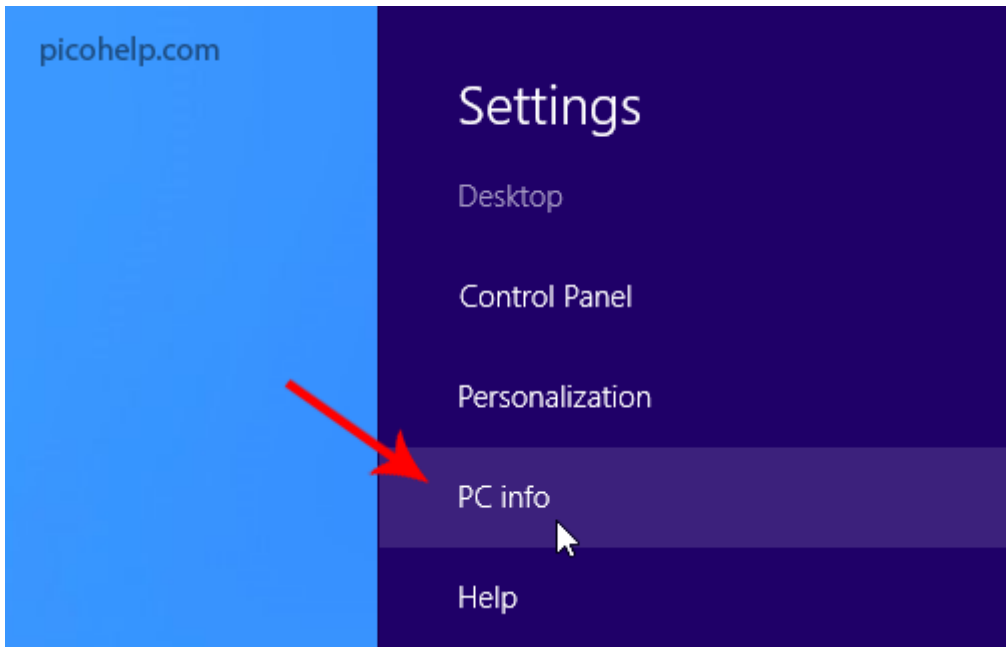

3. You can determine whether the computer is running a 32-bit version or 64-bit version of Windows 8.